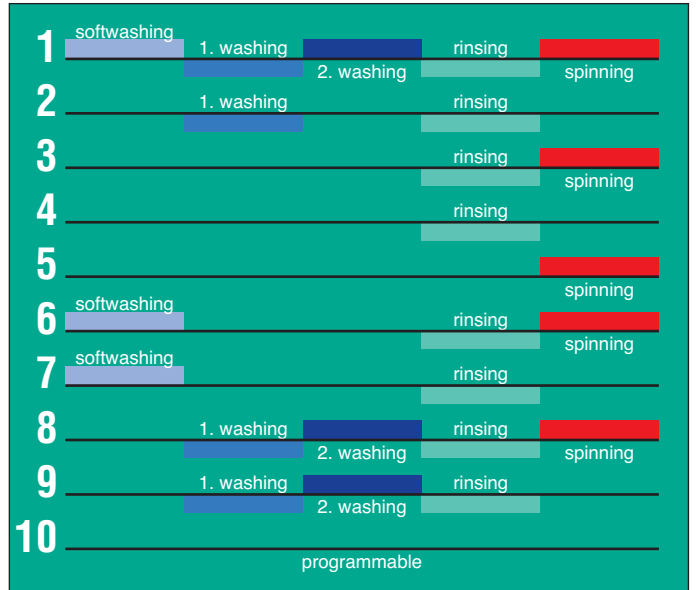

One adjustable washing cycle and 9 automatic cycles are available. Using the machine is simple: choose your program with the plus/minus button, then choose the washing intensity - that's it! One more thing don't forget to remove the product after 7-12 minutes!!!

Insects, wood particles etc. swim on the surface of the water. Sand and dirt collect at the bottom. The KW 81A's filtering system will account for that: the filter at the side collects the floating particles, the one at the bottom collects the heavier dirt.

The inside is designed for easy cleaning: with rounded corners and completely accessible. We've thought of everything: there is even a water outlet where you can plug in a water jet for thorough cleaning.

The basket insert is also made out of stainless steel, with 8 mm holes - because it suits a huge variety of needs. Two baskets are standard issue with every washer.

Technical data:

Nine different washing cycles: just choose one and press the button! On the inside of the lid you'll find information about which program to use: be it the rinsing program which cleans by gently moving the water or by using the variable water jets for more heavily soiled produce. You can follow the program on the display.