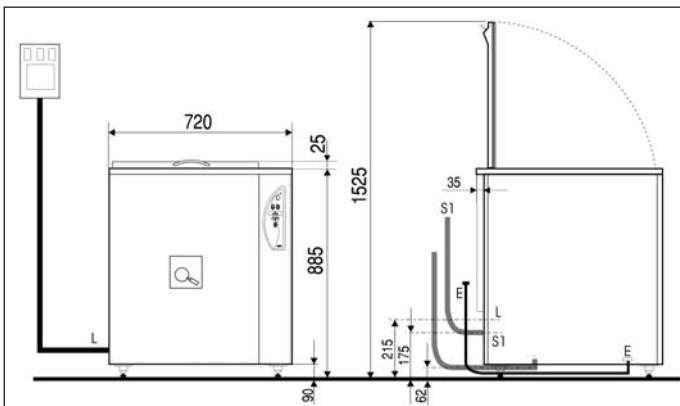

Technical data:

Nine different washing cycles: just choose one and press the button! On the inside of the lid you'll find information about which program to use: be it the rinsing program which cleans by gently moving the water or by using the variable water jets for more heavily soiled produce. You can follow the program on the display.